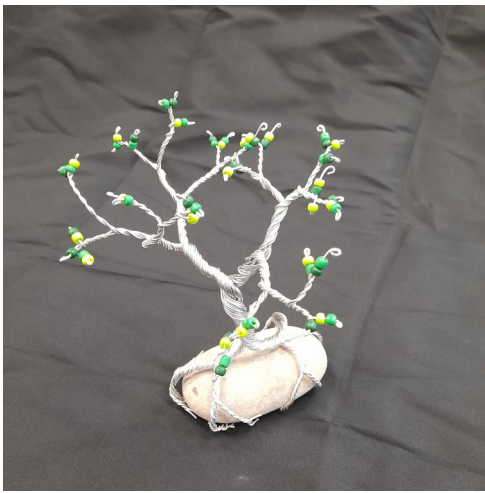

Title	Green Tree
Artist	Laura
Medium	Wire and Beads
Size	13 x 16 x 14 cm
Lot Number	Lot 82