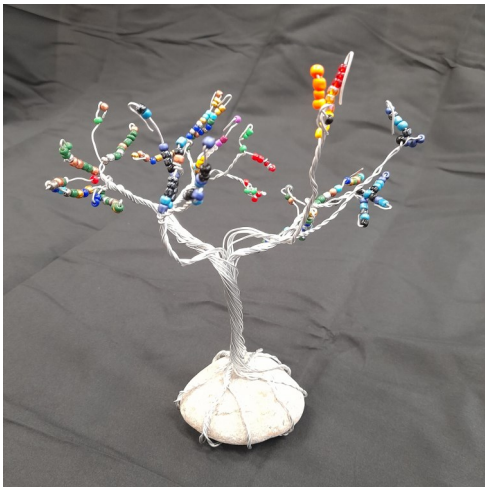

Title	Rainbow Tree
Artist	Paul
Medium	Wire and Beads
Size	18 x 22 x 17 cm
Lot Number	Lot 84