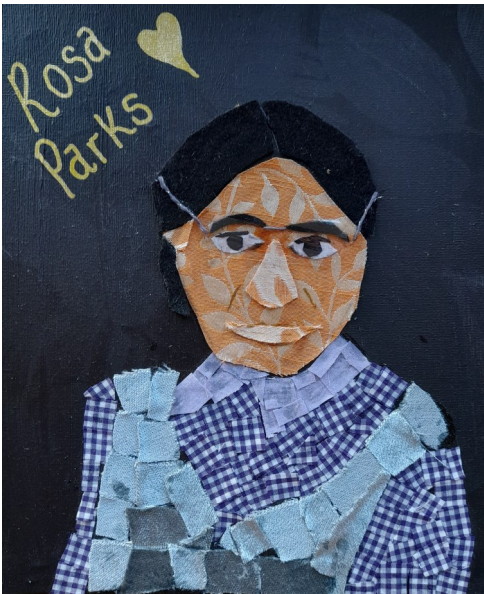

Title	Rosa Parks
Artist	Claire
Medium	Textile Mosaic
Size	25 x 30 cm
Lot Number	Lot 55