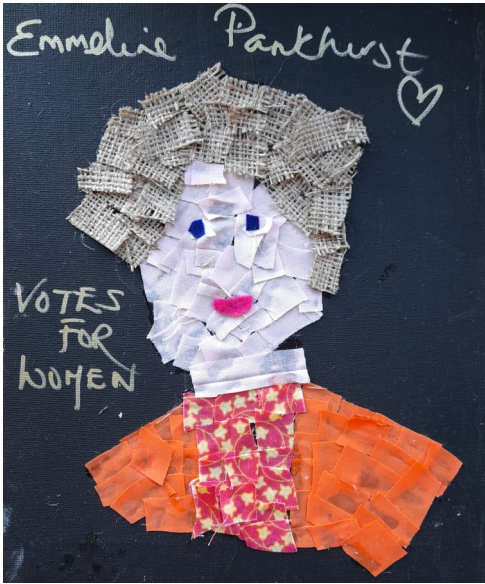

Title	Emmeline Pankhurst
Artist	Jo
Medium	Textile Mosaic
Size	25 x 30 cm
Lot Number	Lot 50