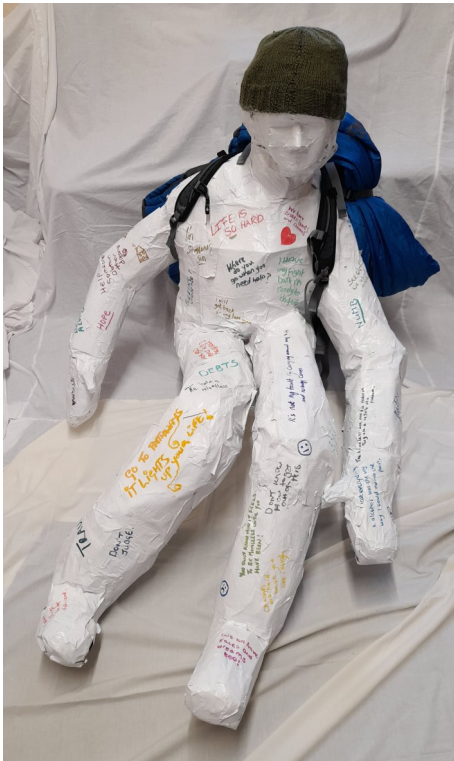

Title	Homeless Bob
Artist	Collaboration– Art and Craft Group
Medium	Chicken wire and Paper mache
Size	125 x 130 x 90 cm
Lot Number	Lot 8

Bob was created to symbolise the homeless people in our community. He was originally formed using some gifted chicken wire in our Art group, each limb was created by different individuals even down to his feet!

Jason, who is currently sleeping rough, has paper-mached Bob's entire body and spray painted him. The messages written on Bob have been provided by the people who attend our rough sleepers breakfast sessions.

Bob's hat has been knitted by one of volunteers Vic who has used our service in the past and is a keen knitter!

This piece of art is truly original, the people involved in making him have endured the hardest and most challenging of times.

Special Mention: *Issac (23) who was involved in making Bob has recently passed away. Issac was a truly kind and caring member of our group and was always eager to help others. He threw himself into making Bob from the start and we wanted to honour him for being such a positive young man even in the face of adversity. We miss you Issac.*