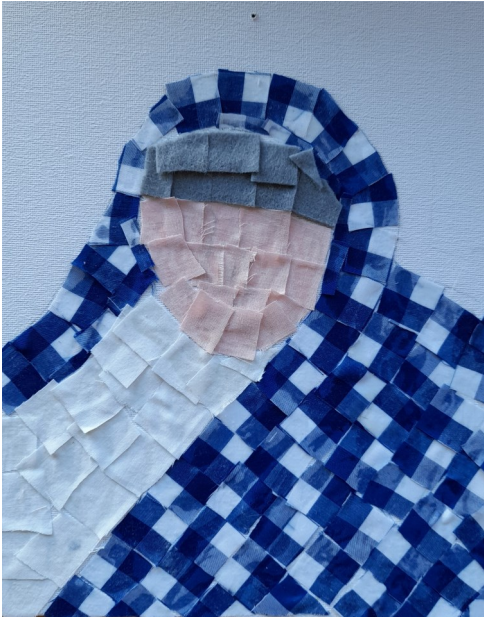

Title	Mother Teresa
Artist	Vic
Medium	Textile Mosaic
Size	20 x 25.5 cm
Lot Number	Lot 54