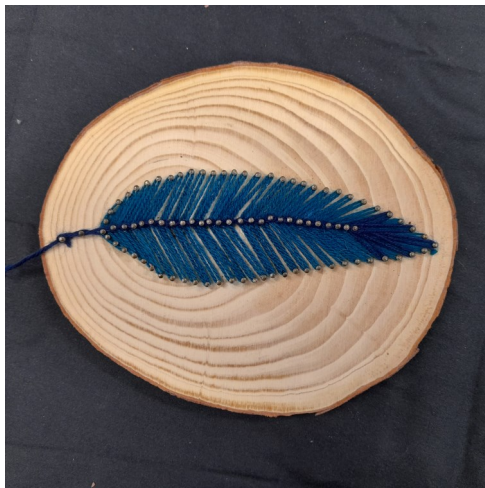

Title	Feather
Artist	Laura
Medium	Wood, Nails and Wool
Size	20 x 17 cm
Lot Number	Lot 91