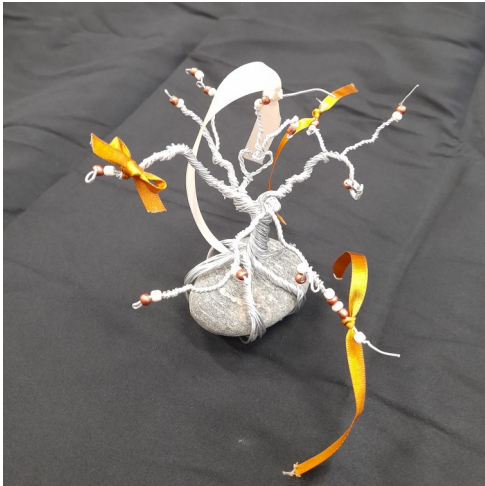

Wire Trees

Title	Autumn Tree
Artist	Laura
Medium	Wire and Beads
Size	23 x 21 x 16 cm
Lot Number	Lot 80

Title	Blossom Tree
Artist	Tracey
Medium	Wire and Beads
Size	20 x 26 x 20 cm
Lot Number	Lot 81

Title	Green Tree
Artist	Laura
Medium	Wire and Beads
Size	13 x 16 x 14 cm
Lot Number	Lot 82